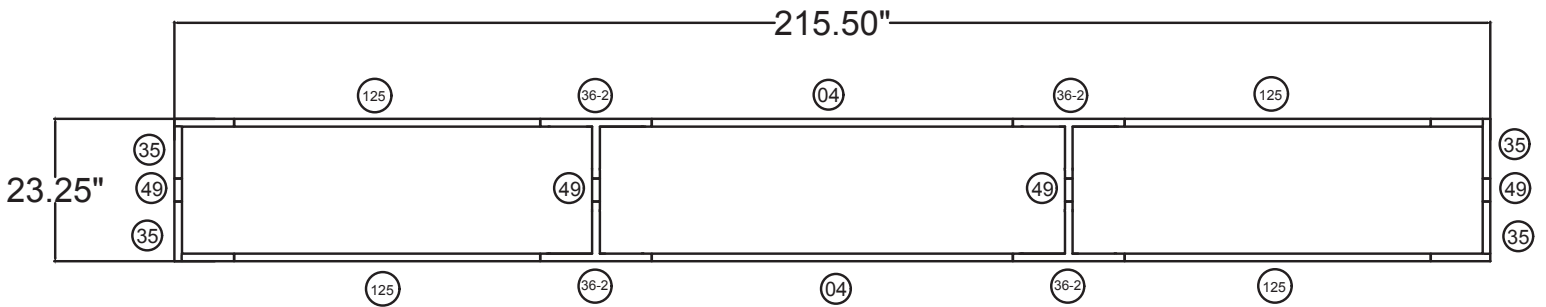

WAVELINE®

18'w x 2'h WL Hanging Sign

FHS1824

16'w x 2'h WL Hanging Sign	
Qty.	Part Number
4	WLM#035
4	WLM#049
2	WLM#004
4	WLM#125
4	WLM#036-2-US
1	BGO-FABRIC-L bag

Notes:

- * Does not include Hanging Cables
- * will fit inside CA600 or CA900 case